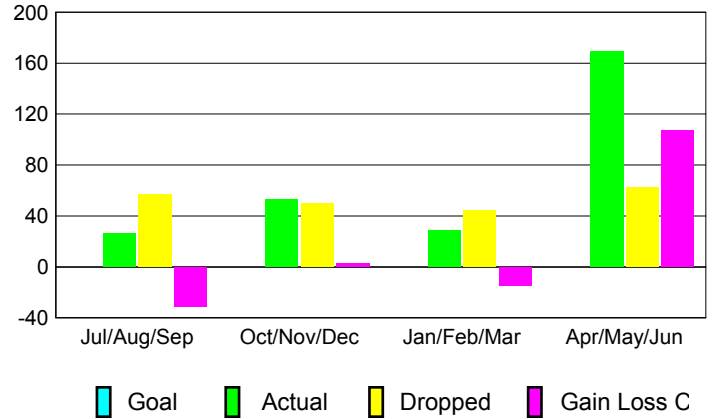

GMT: **Ricardo Shoiti Komatsu**

Location: **BRAZIL**

GMT CA: **3**

**CLUBS**

Month	New Club Goal	Actual New Clubs	Actual Dropped Clubs	Gain/Loss of Clubs
<b>2012-2013</b>				
Jul/Aug/Sep		0	0	0
Oct/Nov/Dec		0	0	0
Jan/Feb/Mar		0	0	0
Apr/May/June		1	0	1
<b>Totals</b>		<b>1</b>	<b>0</b>	<b>1</b>

**Club Results 2012-2013**  
Goal, New, Dropped, Gain/Loss

**YTD Status Quo Clubs 2012-2013**

Status Quo Clubs Compared to Status Quo Members

**Club Gain/Loss 2012-2013**

**MEMBERSHIP**

Month	Net Memb Goal	Actual New Memb	Actual Dropped Memb	Gain/Loss of Memb
<b>2012-2013</b>				
Jul/Aug/Sep		26	57	-31
Oct/Nov/Dec		53	50	3
Jan/Feb/Mar		29	44	-15
Apr/May/June		169	62	107
<b>Totals</b>		<b>277</b>	<b>213</b>	<b>64</b>

**Membership Results 2012-2013**  
Goal, New, Dropped, Gain/Loss

**Gender Comparison 2012-2013**

**Membership Gain/Loss 2012-2013**