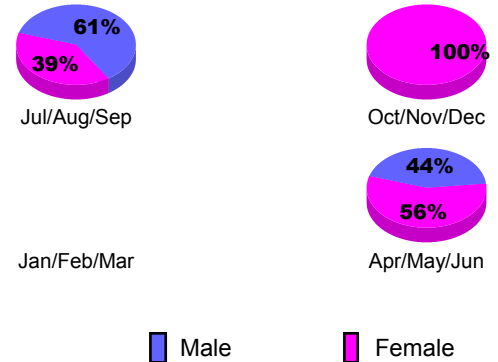

**Club Results 2012-2013**  
Goal, New, Dropped, Gain/Loss

**YTD Status Quo Clubs 2012-2013**

Status Quo Clubs Compared to Status Quo Members

**Club Gain/Loss 2012-2013**

**MEMBERSHIP**

Month	Net Memb Goal	Actual New Memb	Actual Dropped Memb	Gain/Loss of Memb
<b>2012-2013</b>				
Jul/Aug/Sep		26	57	-31
Oct/Nov/Dec		53	50	3
Jan/Feb/Mar		29	44	-15
Apr/May/June		169	62	107
<b>Totals</b>		<b>277</b>	<b>213</b>	<b>64</b>

**Membership Results 2012-2013**  
Goal, New, Dropped, Gain/Loss

**Gender Comparison 2012-2013**

**Membership Gain/Loss 2012-2013**