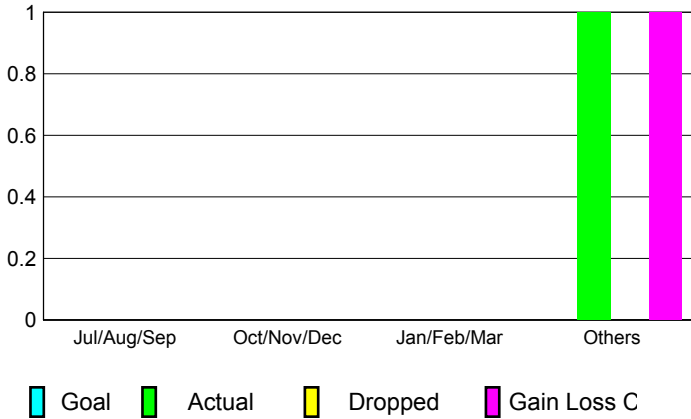

GMT: **Ricardo Shoiti Komatsu**

Location: **BRAZIL**

GMT CA: **3**

**CLUBS**

Month	New Club Goal	Actual New Clubs	Actual Dropped Clubs	Gain/Loss of Clubs
<b>2012-2013</b>				
Jul/Aug/Sep		0	0	0
Oct/Nov/Dec		0	0	0
Jan/Feb/Mar		0	0	0
Apr/May/June		1	0	1
<b>Totals</b>		<b>1</b>	<b>0</b>	<b>1</b>

**Club Results 2012-2013**  
Goal, New, Dropped, Gain/Loss

**YTD Status Quo Clubs 2012-2013**

Status Quo Clubs Compared to Status Quo Members

**Club Gain/Loss 2012-2013**

**MEMBERSHIP**

Month	Net Memb Goal	Actual New Memb	Actual Dropped Memb	Gain/Loss of Memb
<b>2012-2013</b>				
Jul/Aug/Sep		26	57	-31
Oct/Nov/Dec		53	50	3
Jan/Feb/Mar		29	44	-15
Apr/May/June		169	62	107
<b>Totals</b>		<b>277</b>	<b>213</b>	<b>64</b>